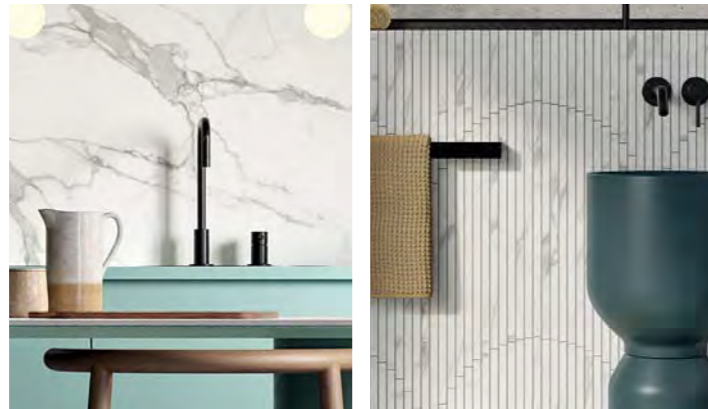

LIFE IN COLOR