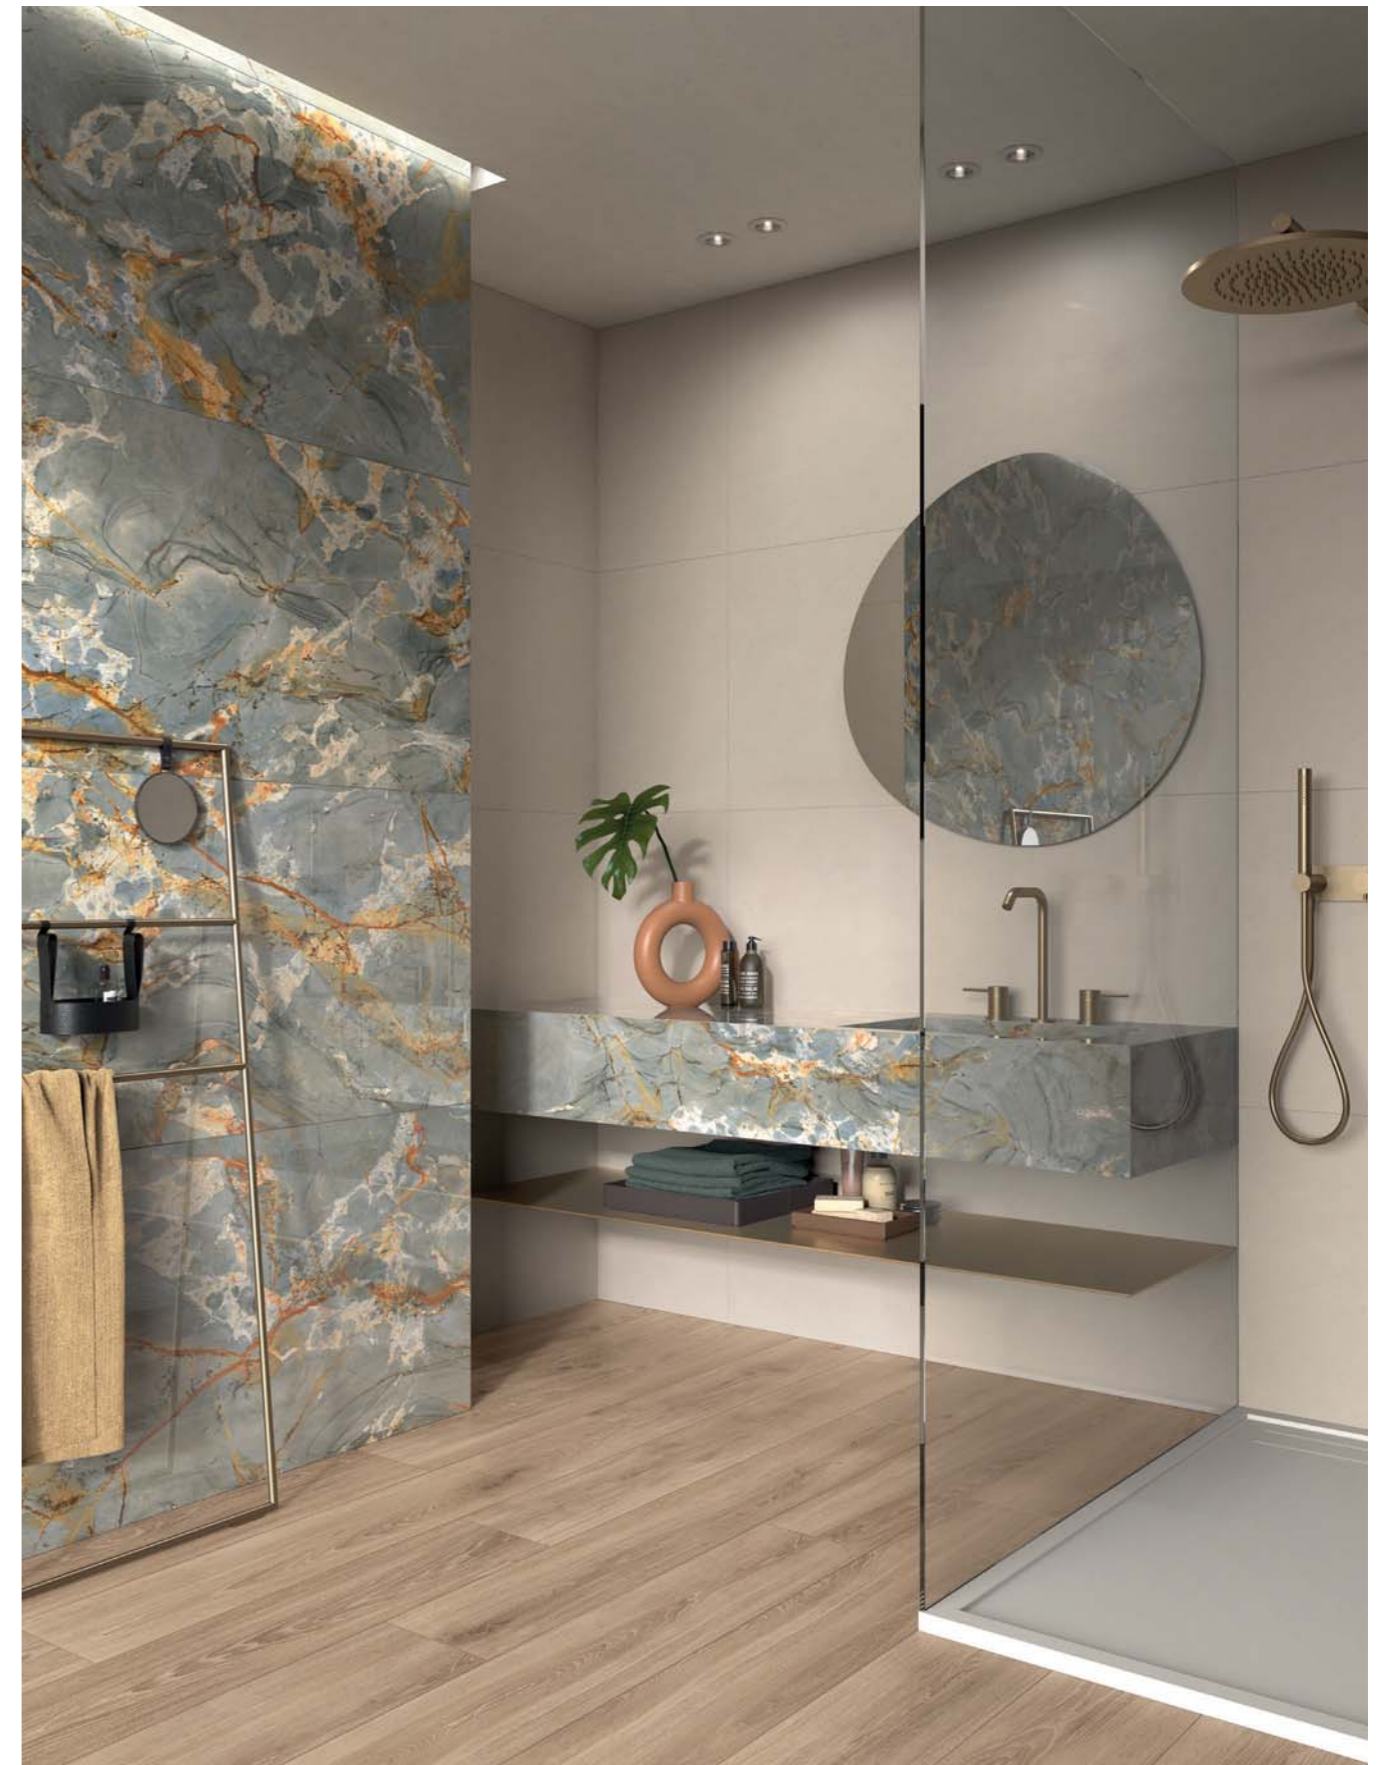

wall
ROMA IMPERIALE LUX 120x280
LAB325 BASE PEARL 120x280

floor
LAB325 BASE PEARL 60x120

bathdesign - washbasin
LAB325 BASE PEARL

wall
ROMA IMPERIALE LUX 60x120
INTERNO 9 RUST 60x120

floor
PLAY DROPS MULTIWHITE 20x20