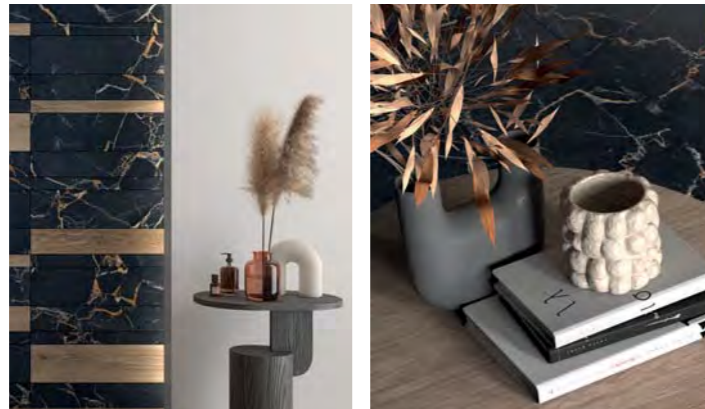

NATURAL STYLE

NATURALEZZA È LA PAROLA D'ORDINE DI QUESTA CASA. RICERCATE VARIETÀ DI MARMO DALLE VENATURE AMBRATE SI FONDONO CON LA PIACEVOLE SENSAZIONE DI CALORE TIPICA DEL LEGNO.

THIS HOME STANDS OUT FOR ITS NATURAL APPEAL. SOPHISTICATED VARIETIES OF MARBLE WITH AMBER VEINS COORDINATE PERFECTLY WITH THE PLEASANT WARMTH OF WOOD.

floor
PORT GOLD NAT 60x120

kitchen and table
ABKSTONE ESSENCE AVANA 6/20 mm
ABKSTONE ICEBERG SOFT 6 mm