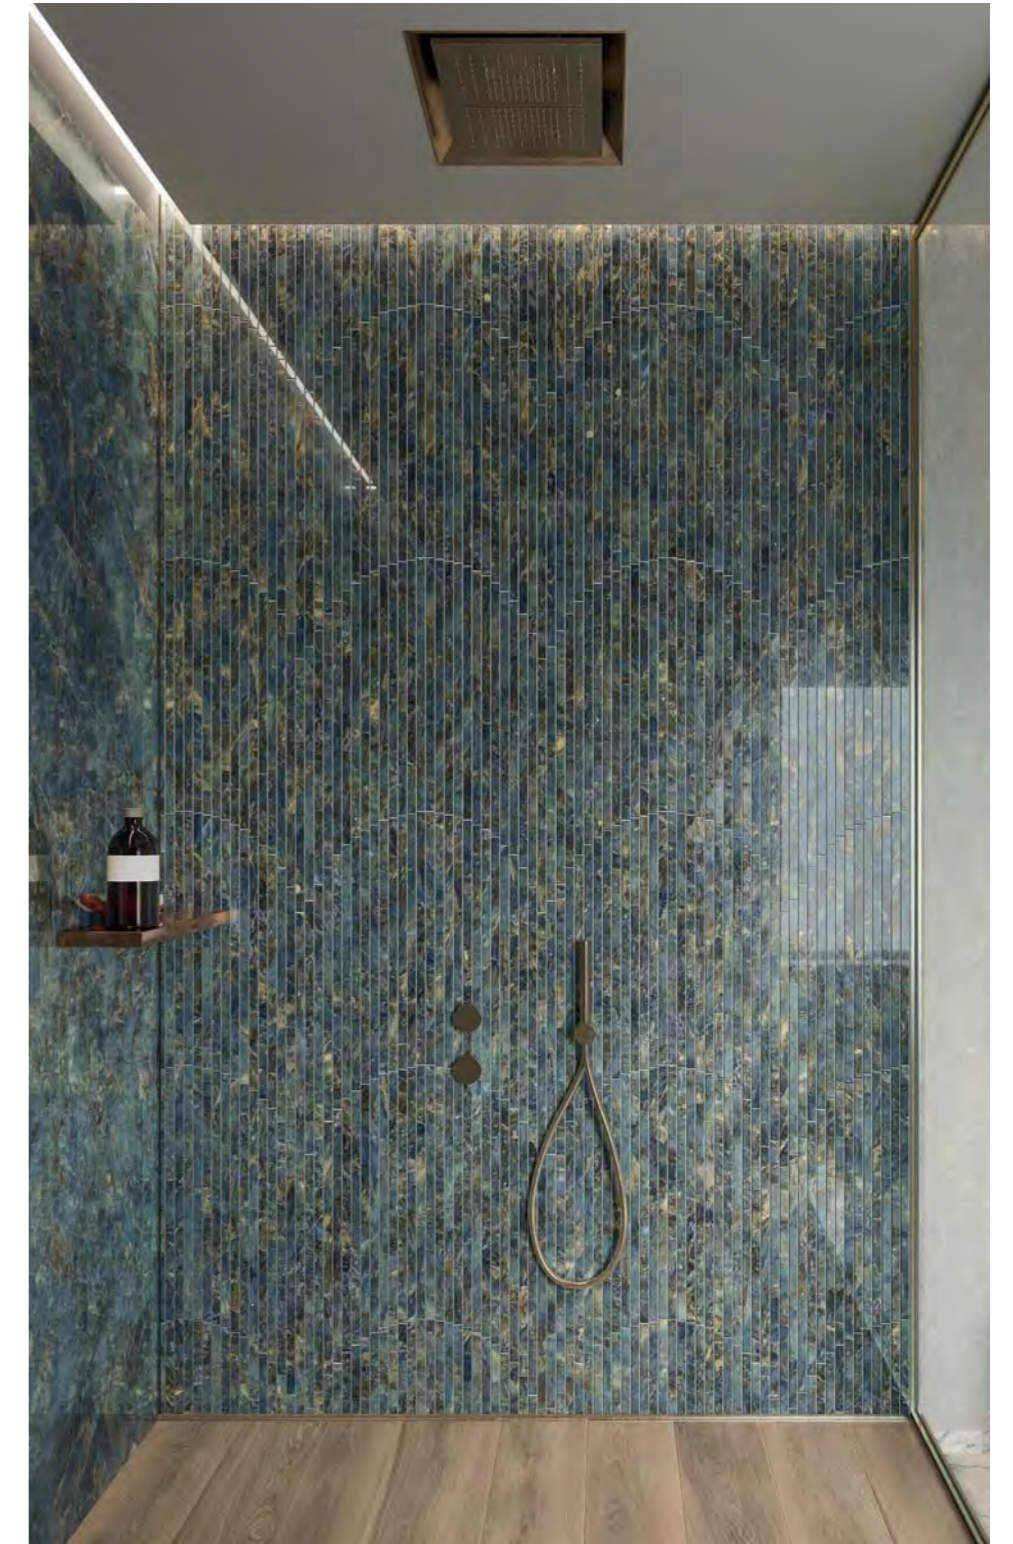

wall
LABRADORITE LUX 120x280
MOS. VENTAGLIO LABRADORITE LUX

floor
LILAC GREY NAT 60x120
ECO CHIC AVANA 20x120