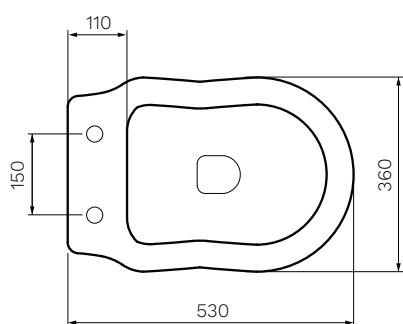

Hermitage Pedestal Pan

Product Code: ACH04

The Hermitage Collection blends contemporary functionality with classic Victorian styling and intricate finishing touches.

Gloss
White

- Colour & Finish** — White Gloss
- Material** — Ceramic
- Dimensions** — 360 x 530 x 385mm
- Rim Type** — Box Rim
- Seat Type** — Heavy Grade, Soft Close, Chrome Plated Metal Hinges (ACH03)
- S Trap** — 160mm Fixed Trap
- Water Inlet** — Back Inlet 330mm height FFL
- Cistern Options** — Compatible with concealed cisterns (PA110, PA111, PA130, PA135)
- Button Options** — Compatible with push button panels and remote button sets (PA221 - PA265)
- WELS** — 4 STAR 4.5/3L 3.3L Average Flush
- Warranty** — 10 Years (Conditions Apply)

ARTCERAM

Note: Dimensions are in millimetres and nominal. They can vary according to material and manufacturing tolerances. Exact dimensions should be determined by measuring actual product. PARISI reserves the right to vary specifications without notice.