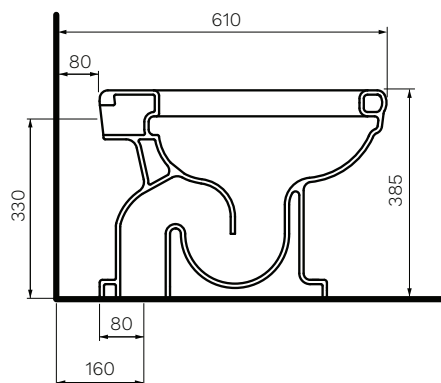

Hermitage Pedestal Pan

Product Code: ACH04

The Hermitage Collection blends contemporary functionality with classic Victorian styling and intricate finishing touches.

Gloss
White

- Colour & Finish** — White Gloss
- Material** — Ceramic
- Dimensions** — 360 x 530 x 385mm
- Rim Type** — Box Rim
- Seat Type** — Heavy Grade, Soft Close, Chrome Plated Metal Hinges (ACH03)
- S Trap** — 160mm Fixed Trap
- Water Inlet** — Back Inlet 330mm height FFL
- Cistern Options** — Compatible with concealed cisterns (PA110, PA111, PA130, PA135)
- Button Options** — Compatible with push button panels and remote button sets (PA221 - PA265)
- WELS** — 4 STAR 4.5/3L 3.3L Average Flush
- Warranty** — 10 Years (Conditions Apply)

ARTCERAM

Note: Dimensions are in millimetres and nominal. They can vary according to material and manufacturing tolerances. Exact dimensions should be determined by measuring actual product. PARISI reserves the right to vary specifications without notice.