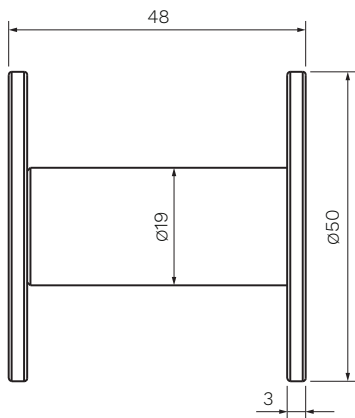

Ellisse Robe Hook

Product Code: ER.HK.XX

(see colour codes below)

Polished
Chrome

Matt
Black

Brushed
Nickel

Brushed
Brass

Fucile

Colour & Finish — Polished Chrome, Matt Black (02), Brushed Nickel (41),
Brushed Brass (46), Fucile (50)

Material — Brass

W x D x H — ø50 x 48mm

Fixings — Single Fixing

Warranty — 15 Years (Conditions Apply)