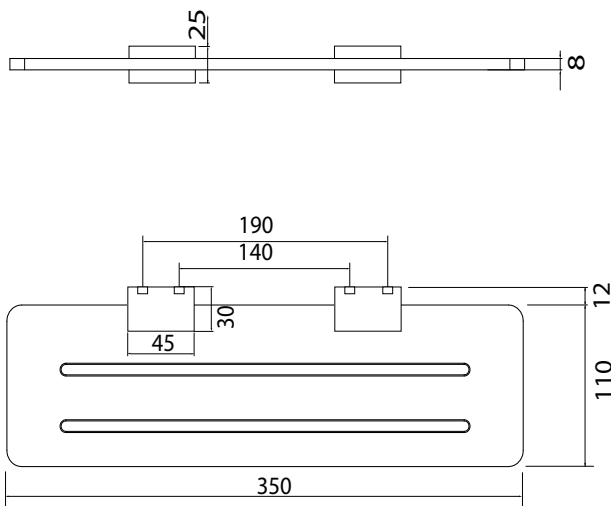

L'Hotel Shower Shelf 350mm

Product Code: LH.SH35.02

The L'Hotel accessory collection has a contemporary European design with a solid construction, to perfectly complement many bathroom styles.

Specifications

Material	—	Stonetec
Colour / Finish	—	Black/Matt
Width	—	350mm
Projection	—	8mm
Height	—	110mm
Fixing	—	Movable brackets with dual fixing, centre to centre 140/190
Warranty	—	15 years parts only

PARISI