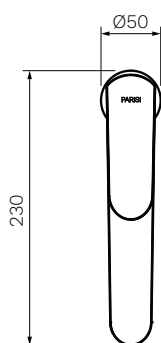

Loom High Basin Mixer

Product Code: LO.01-1HH.XX

(see colour codes below)

Rounded and sensual, the Loom mixer range is curved to perfection. This elegant range presents a sleek arched style with tactile engagement, both functional and beautiful. Designed to complement the modern bathroom.

Polished Chrome

Matt Black

Brushed Nickel

Brushed Brass

Fucile

Colour & Finish — Polished Chrome, Matt Black (02), Brushed Nickel (41), Brushed Brass (46), Fucile (50)

Material — Brass

W x D x H — 50 x 230 x 293mm

Operation — Tilt and Turn

Outlet Type — 180mm Reach. Concealed aerator

Application — Basin

WELS — 6 STAR 3.5L/min Flow

Warranty — 15 Years (Conditions Apply)

PARISI

Note: Dimensions are in millimetres and nominal. They can vary according to material and manufacturing tolerances. Exact dimensions should be determined by measuring actual product. PARISI reserves the right to vary specifications without notice.