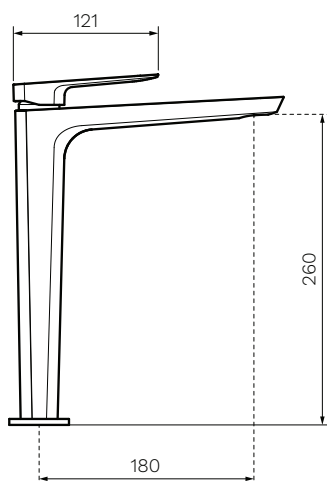

Loom High Basin Mixer

Product Code: LO.01-1HH.XX

(see colour codes below)

Rounded and sensual, the Loom mixer range is curved to perfection. This elegant range presents a sleek arched style with tactile engagement, both functional and beautiful. Designed to complement the modern bathroom.

Polished Chrome

Matt Black

Brushed Nickel

Brushed Brass

Fucile

Colour & Finish — Polished Chrome, Matt Black (02), Brushed Nickel (41), Brushed Brass (46), Fucile (50)

Material — Brass

W x D x H — 50 x 230 x 293mm

Operation — Tilt and Turn

Outlet Type — 180mm Reach. Concealed aerator

Application — Basin

WELS — 6 STAR 3.5L/min Flow

Warranty — 15 Years (Conditions Apply)

PARISI

Note: Dimensions are in millimetres and nominal. They can vary according to material and manufacturing tolerances. Exact dimensions should be determined by measuring actual product. PARISI reserves the right to vary specifications without notice.