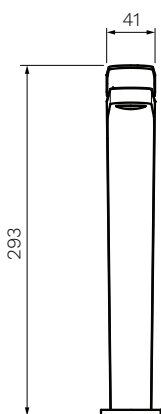

Loom High Basin Mixer

Product Code: LO.01-1HH.XX

(see colour codes below)

Rounded and sensual, the Loom mixer range is curved to perfection. This elegant range presents a sleek arched style with tactile engagement, both functional and beautiful. Designed to complement the modern bathroom.

Polished Chrome

Matt Black

Brushed Nickel

Brushed Brass

Fucile

Colour & Finish — Polished Chrome, Matt Black (02), Brushed Nickel (41), Brushed Brass (46), Fucile (50)

Material — Brass

W x D x H — 50 x 230 x 293mm

Operation — Tilt and Turn

Outlet Type — 180mm Reach. Concealed aerator

Application — Basin

WELS — 6 STAR 3.5L/min Flow

Warranty — 15 Years (Conditions Apply)

PARISI

Note: Dimensions are in millimetres and nominal. They can vary according to material and manufacturing tolerances. Exact dimensions should be determined by measuring actual product. PARISI reserves the right to vary specifications without notice.