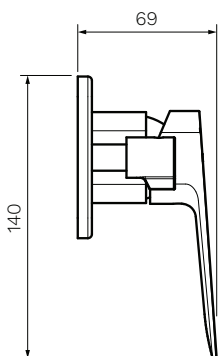

## Loom Wall Mixer with 2-Way Diverter

**Product Code: LO.04L.XX**

(see colour codes below)

Rounded and sensual, the Loom mixer range is curved to perfection. This elegant range presents a sleek arched style with tactile engagement, both functional and beautiful. Designed to complement the modern bathroom.

Polished Chrome

Matt Black

Brushed Nickel

Brushed Brass

Fucile

**Colour & Finish** — Polished Chrome, Matt Black (02), Brushed Nickel (41), Brushed Brass (46), Fucile (50)

**Material** — Brass

**W x D x H** — 180 x 69 x 140mm

**Operation** — Tilt and Turn

**Diverter** — 2 Way

**Recessed Body** — X2.04W-D2

**Warranty** — 15 Years (Conditions Apply)

PARISI