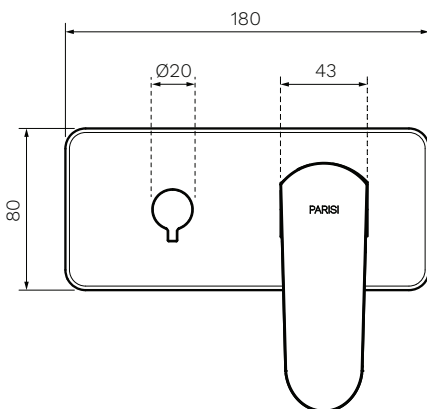

## Loom Wall Mixer with 2-Way Diverter

**Product Code: LO.04L.XX**

(see colour codes below)

Rounded and sensual, the Loom mixer range is curved to perfection. This elegant range presents a sleek arched style with tactile engagement, both functional and beautiful. Designed to complement the modern bathroom.

Polished Chrome

Matt Black

Brushed Nickel

Brushed Brass

Fucile

**Colour & Finish** — Polished Chrome, Matt Black (02), Brushed Nickel (41), Brushed Brass (46), Fucile (50)

**Material** — Brass

**W x D x H** — 180 x 69 x 140mm

**Operation** — Tilt and Turn

**Diverter** — 2 Way

**Recessed Body** — X2.04W-D2

**Warranty** — 15 Years (Conditions Apply)

PARISI