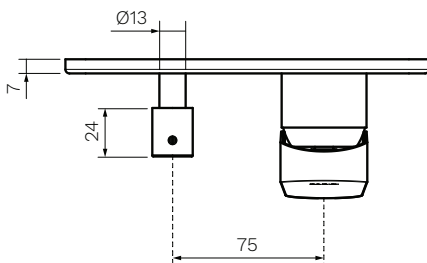

## Loom Wall Mixer with 2-Way Diverter

**Product Code: LO.04L.XX**

(see colour codes below)

Rounded and sensual, the Loom mixer range is curved to perfection. This elegant range presents a sleek arched style with tactile engagement, both functional and beautiful. Designed to complement the modern bathroom.

Polished Chrome

Matt Black

Brushed Nickel

Brushed Brass

Fucile

**Colour & Finish** — Polished Chrome, Matt Black (02), Brushed Nickel (41), Brushed Brass (46), Fucile (50)

**Material** — Brass

**W x D x H** — 180 x 69 x 140mm

**Operation** — Tilt and Turn

**Diverter** — 2 Way

**Recessed Body** — X2.04W-D2

**Warranty** — 15 Years (Conditions Apply)

PARISI