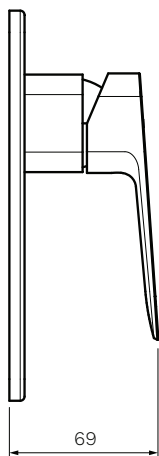

## Loom Wall Mixer

**Product Code: LO.05L.XX**

(see colour codes below)

Rounded and sensual, the Loom mixer range is curved to perfection. This elegant range presents a sleek arched style with tactile engagement, both functional and beautiful. Designed to complement the modern bathroom.

- Colour & Finish** — Polished Chrome, Matt Black (02), Brushed Nickel (41), Brushed Brass (46), Fucile (50)
- Material** — Brass
- W x D x H** — 80 x 69 x 180mm
- Operation** — Tilt and Turn
- Recessed Body** — X2.05W
- Warranty** — 15 Years (Conditions Apply)