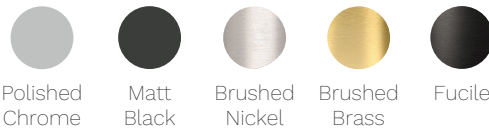

## Loom Wall Mixer

**Product Code: LO.05L.XX**

(see colour codes below)

Rounded and sensual, the Loom mixer range is curved to perfection. This elegant range presents a sleek arched style with tactile engagement, both functional and beautiful. Designed to complement the modern bathroom.

- Colour & Finish** — Polished Chrome, Matt Black (02), Brushed Nickel (41), Brushed Brass (46), Fucile (50)
- Material** — Brass
- W x D x H** — 80 x 69 x 180mm
- Operation** — Tilt and Turn
- Recessed Body** — X2.05W
- Warranty** — 15 Years (Conditions Apply)