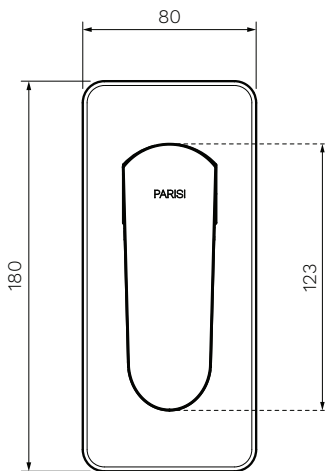

## Loom Wall Mixer

**Product Code: LO.05L.XX**

(see colour codes below)

Rounded and sensual, the Loom mixer range is curved to perfection. This elegant range presents a sleek arched style with tactile engagement, both functional and beautiful. Designed to complement the modern bathroom.

- Colour & Finish** — Polished Chrome, Matt Black (02), Brushed Nickel (41), Brushed Brass (46), Fucile (50)
- Material** — Brass
- W x D x H** — 80 x 69 x 180mm
- Operation** — Tilt and Turn
- Recessed Body** — X2.05W
- Warranty** — 15 Years (Conditions Apply)