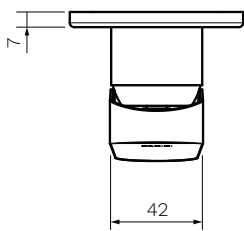

- Colour & Finish** — Polished Chrome, Matt Black (02), Brushed Nickel (41), Brushed Brass (46), Fucile (50)
- Material** — Brass
- W x D x H** — 80 x 69 x 180mm
- Operation** — Tilt and Turn
- Recessed Body** — X2.05W
- Warranty** — 15 Years (Conditions Apply)