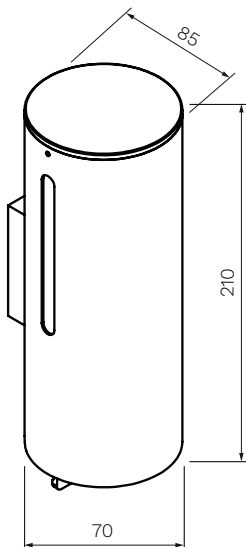

Tondo Wall Mounted Soap Dispenser

Product Code: NE969.XX

(see colour codes below)

The Tondo Wall Mounted Soap Dispenser is suitable for use in showers and adjacent to basins. The removable lid is secured by two discreet retainer pins and is impact resistant. 500ml Capacity.

Polished
Chrome

Matt
Black

Brushed
Nickel

Brushed
Brass

Fucile

- Colour & Finish** — Chrome Polished, Black Matt (02), Brushed Nickel (41),
Brushed Brass (46), Fucile (50)
- Material** — Brass, ABS
- W x D x H** — 70 x 85 x 210mm
- Fixings** — Dual Fixings, 38mm Centre to Centre
- Warranty** — 15 Years (Conditions Apply)