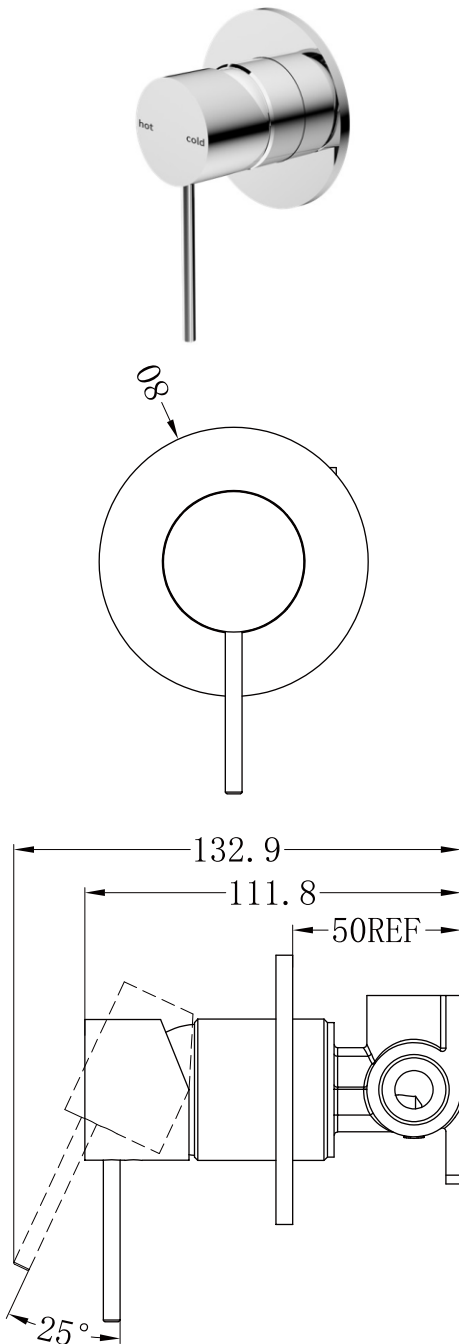

Mecca Shower Mixer

Dimensions are nominal measurements only.

Versions: 2021.11

SPECIFICATION

PRODUCT CODE	YSW2219-09
WELS RATING	N/A
WATERMARK LICENSE	WM-060073
TEMPERATURE RATING	MIN 1°C-MAX 75°C
PRESSURE RATING	MIN 150KPa-MAX 500KPa

PACKING INCLUDES

- 1x body set
- 1x handle
- 1x plate
- 1x accessories pouch

Installation Instruction

1. Fix body on noggin and ensure installation depth is 51-68mm from noggin to ceramic tile.
2. Connect cold water hose and hot water hose and test for leakage.
3. Install plasterboard and ceramic tile after drilling a $\phi 50$ hole according to above picture.

4. Remove the plastic sleeve of body.

5. Install plate and handle.