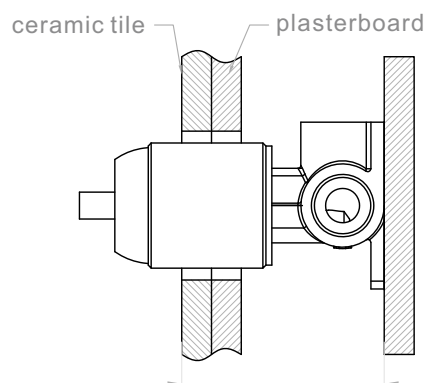

PACKING INCLUDES

- 1x body set
- 1x handle
- 1x plate
- 1x accessories pouch

Installation Instruction

1. Fix body on noggin and ensure installation depth is 51-68mm from noggin to ceramic tile.
2. Connect cold water hose and hot water hose and test for leakage.
3. Install plasterboard and ceramic tile after drilling a $\phi 50$ hole according to above picture.

4. Remove the plastic sleeve of body.

5. Install plate and handle.