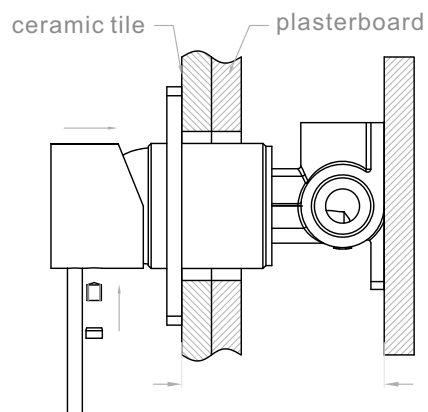

PACKING INCLUDES

- 1x body set
- 1x handle
- 1x plate
- 1x accessories pouch

Installation Instruction

1. Fix body on noggin and ensure installation depth is 51-68mm from noggin to ceramic tile.
2. Connect cold water hose and hot water hose and test for leakage.
3. Install plasterboard and ceramic tile after drilling a $\phi 50$ hole according to above picture.

4. Remove the plastic sleeve of body.

5. Install plate and handle.