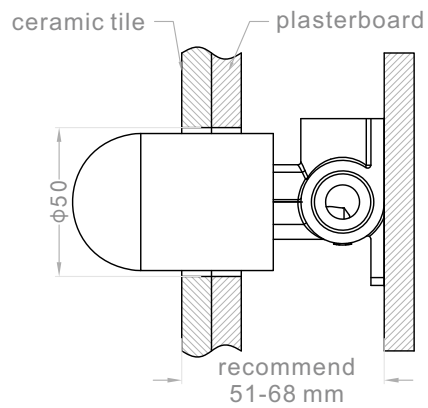

Mecca Shower Mixer

Dimensions are nominal measurements only.

Versions: 2021.11

SPECIFICATION

PRODUCT CODE	YSW2219-09
WELS RATING	N/A
WATERMARK LICENSE	WM-060073
TEMPERATURE RATING	MIN 1°C-MAX 75°C
PRESSURE RATING	MIN 150KPa-MAX 500KPa

PACKING INCLUDES

- 1x body set
- 1x handle
- 1x plate
- 1x accessories pouch

Installation Instruction

1. Fix body on noggin and ensure installation depth is 51-68mm from noggin to ceramic tile.
2. Connect cold water hose and hot water hose and test for leakage.
3. Install plasterboard and ceramic tile after drilling a $\phi 50$ hole according to above picture.

4. Remove the plastic sleeve of body.

5. Install plate and handle.