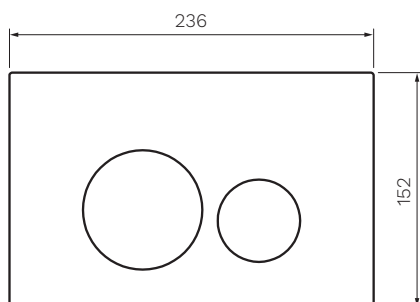

Tondo Push Panel

Product Code: PA22X

(see colour codes below)

The Tondo push panel comes in a variety of finishes and can be installed on the wall above the toilet pan, on a benchtop or in a niche. A quick and easy release system enables efficient servicing of the cistern components.

- Colour & Finish** — Chrome (1), Satin Chrome (2), Chrome/Satin Chrome (3), Matt Black (4), White (5), Gold (6), Satin Gold (7), Fucile (8), Brushed Nickel (0.41), Brushed Brass (0.46)
- Material** — ABS Plastic
- W x D x H** — 236 x 8 x 152mm
- Operation** — Mechanical
- Warranty** — 1 Year (Conditions Apply)