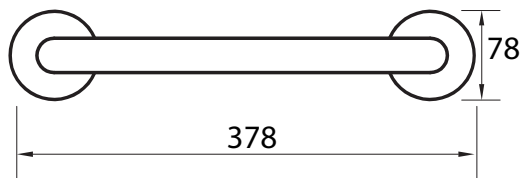

Envy Grab Rail Straight 300mm

Product Code: PP.GB30

The Envy Grab Rail Straight 300mm is made from stainless steel and meets the requirements of AS1428.1-2009. Snap flange covers conceal the fixings. Suitable for accessible unisex sanitary facilities and sanitary compartments for people with ambulant disabilities.

Specifications

Material	—	304 Stainless Steel
Colour / Finish	—	Satin
W x D x H	—	378 x 89 x 78mm
Rail	—	32mm diameter
Warranty	—	1 year parts and labour
Installation	—	To ensure the rail will withstand the force stipulated in AS1428.1-2009, the fixings must be anchored in a solid wall or a secure noggin of suitable strength.