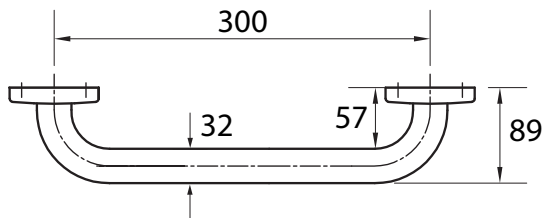

Envy Grab Rail Straight 300mm

Product Code: PP.GB30

The Envy Grab Rail Straight 300mm is made from stainless steel and meets the requirements of AS1428.1-2009. Snap flange covers conceal the fixings. Suitable for accessible unisex sanitary facilities and sanitary compartments for people with ambulant disabilities.

Specifications

Material	—	304 Stainless Steel
Colour / Finish	—	Satin
W x D x H	—	378 x 89 x 78mm
Rail	—	32mm diameter
Warranty	—	1 year parts and labour
Installation	—	To ensure the rail will withstand the force stipulated in AS1428.1-2009, the fixings must be anchored in a solid wall or a secure noggin of suitable strength.