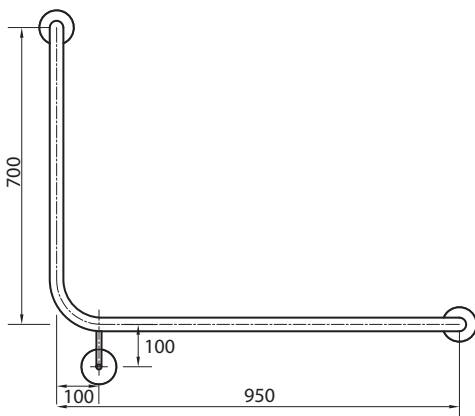

## Envy Grab Rail 90° Right Hand

**Product Code: PP.GB90R**

The Envy Grab Rail 90° Right Hand is made from stainless steel and meets the requirements of AS1428.1-2009. Snap flange covers conceal the fixings. Suitable for accessible unisex sanitary facilities and sanitary compartments for people with ambulant disabilities.

### Specifications

<b>Material</b>	—	304 Stainless Steel
<b>Colour / Finish</b>	—	Satin
<b>W x D x H</b>	—	1028 x 89 x 878mm
<b>Rail</b>	—	32mm diameter
<b>Warranty</b>	—	1 year parts and labour
<b>Installation</b>	—	To ensure the rail will withstand the force stipulated in AS1428.1-2009, the fixings must be anchored in a solid wall or a secure noggin of suitable strength.