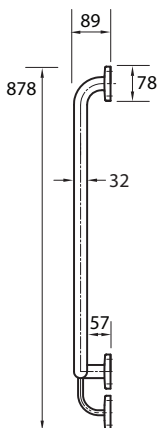

## Envy Grab Rail 90° Right Hand

**Product Code: PP.GB90R**

The Envy Grab Rail 90° Right Hand is made from stainless steel and meets the requirements of AS1428.1-2009. Snap flange covers conceal the fixings. Suitable for accessible unisex sanitary facilities and sanitary compartments for people with ambulant disabilities.

### Specifications

<b>Material</b>	—	304 Stainless Steel
<b>Colour / Finish</b>	—	Satin
<b>W x D x H</b>	—	1028 x 89 x 878mm
<b>Rail</b>	—	32mm diameter
<b>Warranty</b>	—	1 year parts and labour
<b>Installation</b>	—	To ensure the rail will withstand the force stipulated in AS1428.1-2009, the fixings must be anchored in a solid wall or a secure noggin of suitable strength.