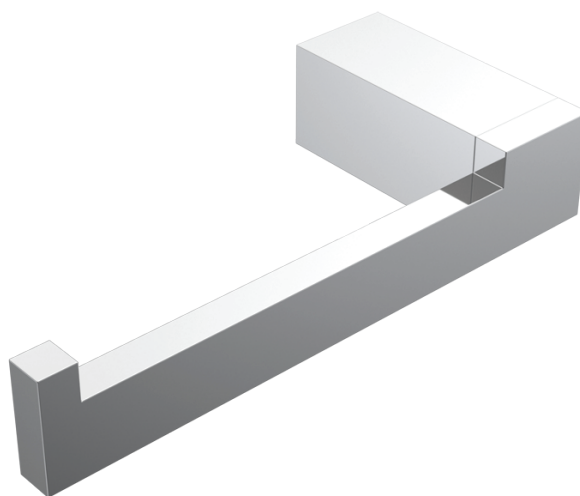

Quadro Toilet Roll Holder

Product Code: QQ.RH.L.XX

(see colour codes below)

Polished
Chrome

Matt
Black

Brushed
Nickel

Brushed
Brass

Fucile

- Colour & Finish** — Polished Chrome, Matt Black (02), Brushed Nickel (41),
Brushed Brass (46), Fucile (50)
- Material** — Brass
- W x D x H** — 165 x 75 x 30mm
- Warranty** — 15 Years (Conditions Apply)