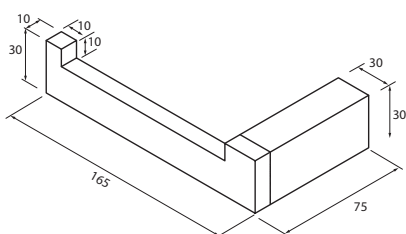

Quadro Toilet Roll Holder

Product Code: QQ.RH.L.XX

(see colour codes below)

Polished
Chrome

Matt
Black

Brushed
Nickel

Brushed
Brass

Fucile

- Colour & Finish** — Polished Chrome, Matt Black (02), Brushed Nickel (41),
Brushed Brass (46), Fucile (50)
- Material** — Brass
- W x D x H** — 165 x 75 x 30mm
- Warranty** — 15 Years (Conditions Apply)