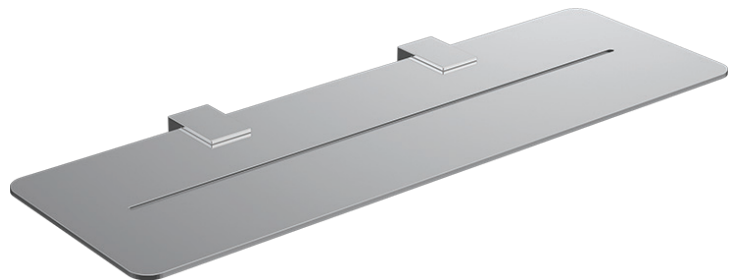

Quadro Shower Shelf 350mm

Product Code: QQ.SH35

(see colour codes below)

Polished
Chrome

Brushed
Nickel

Brushed
Brass

Fucile

Colour & Finish — Polished Chrome, Brushed Nickel (41),
Brushed Brass (46), Fucile (50)

Material — Brass

W x D x H — 350 x 110 x 4mm

Fixings — Dual Fixings

Warranty — 15 Years (Conditions Apply)

Note:

For a Matt Black colour option, refer to L'Hotel Shower Shelf 350mm (LH.SH35.02)

PARISI