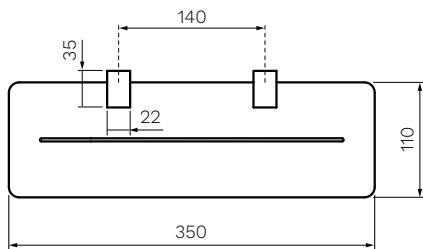

Quadro Shower Shelf 350mm

Product Code: QQ.SH35

(see colour codes below)

Polished
Chrome

Brushed
Nickel

Brushed
Brass

Fucile

Colour & Finish — Polished Chrome, Brushed Nickel (41),
Brushed Brass (46), Fucile (50)

Material — Brass

W x D x H — 350 x 110 x 4mm

Fixings — Dual Fixings

Warranty — 15 Years (Conditions Apply)

Note:

For a Matt Black colour option, refer to L'Hotel Shower Shelf 350mm (LH.SH35.02)

PARISI