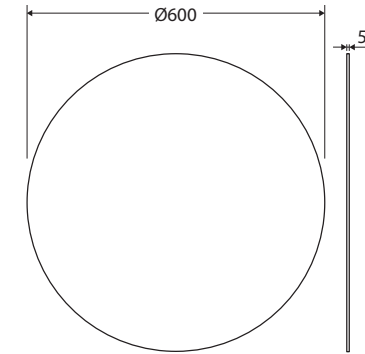

Round Mirror

600 MM

Features

- Polished pencil edge
- 5 mm thick glass
- Copper free to prevent corrosion
- Glue-on installation

Available in

Pencil Edge
PEM600R

Cleaning & Care

For best results, clean mirrors with a combination of 30% methylated spirits to 70% water and a soft, non-abrasive cloth designed for use on glass surfaces.

While we aim to ensure specifications are correct at the time of publication, Fienza reserves the right to make modifications without prior notice. Physical colour may vary from image shown. All measurements are shown in millimetres. Always use physical product measurements for mark-ups and roughing-in as the technical drawing may differ from actual product received.