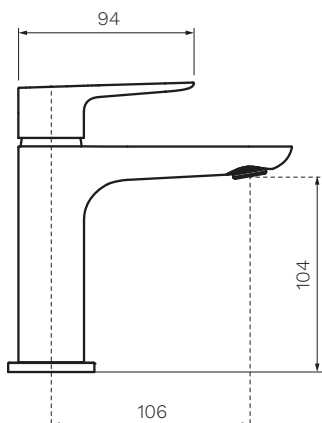

Slim II Basin Mixer

Product Code: S2.01-1H.XX

(see colour codes below)

This sleek mixer range fits perfectly throughout the home or commercial environment. A timeless design, featuring a beautifully curved handle which fits ergonomically in hand delivering outstanding user experience, reliability and aesthetic appeal.

Polished Chrome

Matt Black

Brushed Nickel

Brushed Brass

Fucile

Colour & Finish — Polished Chrome, Matt Black (02), Brushed Nickel (41), Brushed Brass (46), Fucile (50)

Material — Brass

W x D x H — 46 x 151 x 154mm

Operation — Tilt and Turn

Outlet Type — 106mm Reach. Concealed aerator

Application — Basin

WELS — 6 STAR 3.5L/min Flow

Warranty — 15 Years (Conditions Apply)

PARISI