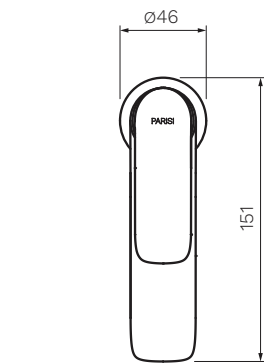

Slim II Basin Mixer

Product Code: S2.01-1H.XX

(see colour codes below)

This sleek mixer range fits perfectly throughout the home or commercial environment. A timeless design, featuring a beautifully curved handle which fits ergonomically in hand delivering outstanding user experience, reliability and aesthetic appeal.

Polished Chrome

Matt Black

Brushed Nickel

Brushed Brass

Fucile

Colour & Finish — Polished Chrome, Matt Black (02), Brushed Nickel (41), Brushed Brass (46), Fucile (50)

Material — Brass

W x D x H — 46 x 151 x 154mm

Operation — Tilt and Turn

Outlet Type — 106mm Reach. Concealed aerator

Application — Basin

WELS — 6 STAR 3.5L/min Flow

Warranty — 15 Years (Conditions Apply)

PARISI