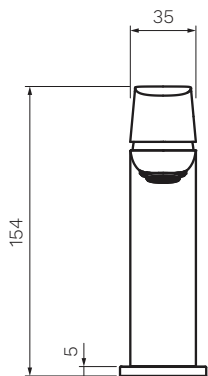

Slim II Basin Mixer

Product Code: S2.01-1H.XX

(see colour codes below)

This sleek mixer range fits perfectly throughout the home or commercial environment. A timeless design, featuring a beautifully curved handle which fits ergonomically in hand delivering outstanding user experience, reliability and aesthetic appeal.

Polished Chrome

Matt Black

Brushed Nickel

Brushed Brass

Fucile

Colour & Finish — Polished Chrome, Matt Black (02), Brushed Nickel (41), Brushed Brass (46), Fucile (50)

Material — Brass

W x D x H — 46 x 151 x 154mm

Operation — Tilt and Turn

Outlet Type — 106mm Reach. Concealed aerator

Application — Basin

WELS — 6 STAR 3.5L/min Flow

Warranty — 15 Years (Conditions Apply)

PARISI