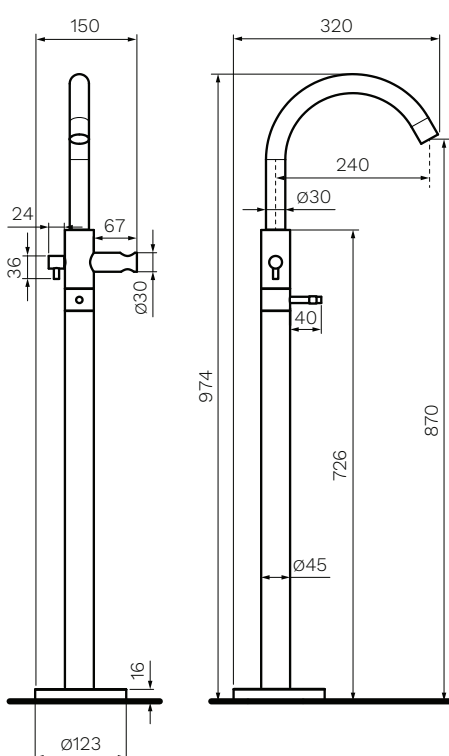

Tondo II Bath Filler with Handshower

Product Code: T2.08-D2F.XX

(see colour codes below)

Polished
Chrome

Matt
Black

Brushed
Nickel

Brushed
Brass

Fucile

Colour & Finish — Polished Chrome, Matt Black (02), Brushed Nickel (41),
Brushed Brass (46), Fucile (50)

Material — Brass

W x D x H — 150 x 320 x 974mm

Outlet Type — Swivel, 240mm Reach. Aerator

Operation — Progressive

Hose Length — 1.2m metal hose (Stretches to 1.5m)

Application — Freestanding Bath

Recessed Body — X2.08F-D2

WELS — Handshower - 3 STAR 8.0L/min flow

Warranty — 15 Years (Conditions Apply)

PARISI