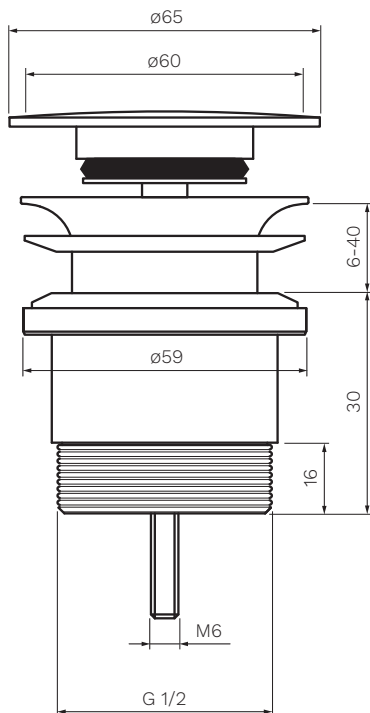

Universal Clic-Clac Waste 32mm

Product Code: TA3240.XX

Polished
Chrome

Matt
Black

Brushed
Nickel

Brushed
Brass

Fucile

- Colour & Finish** — Polished Chrome, Matt Black (02), Brushed Nickel (41),
Brushed Brass (46), Fucile (50)
- Material** — Brass
- W x D x H** — $\varnothing 65 \times 64-72$ mm
- Suitable for** — 32mm and 40mm basins / Overflow and non-overflow
- Function** — Pop up. Plug easily removable to clear blockages
- Warranty** — 12 Months (Conditions Apply)