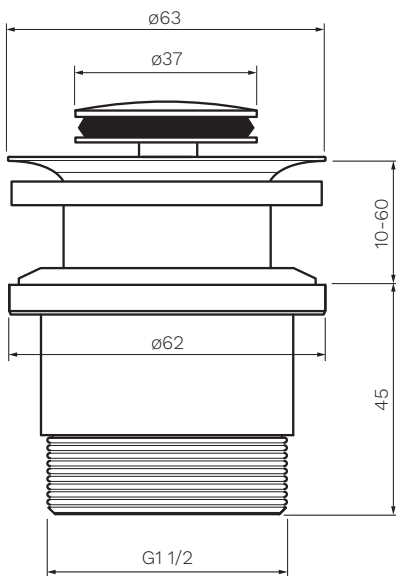

Universal Pop-up Waste 32mm

Product Code: TA4032

Polished
Chrome

- Colour & Finish** — Chrome Polished
- Material** — Chrome Plated Brass
- Dimensions** — $\varnothing 63 \times 55-105\text{mm}$
- Suitable for** — 32mm and 40mm basins / Overflow and non-overflow
- Function** — Pop up. Plug easily removable to clear blockages
- Warranty** — 12 Months (Conditions Apply)