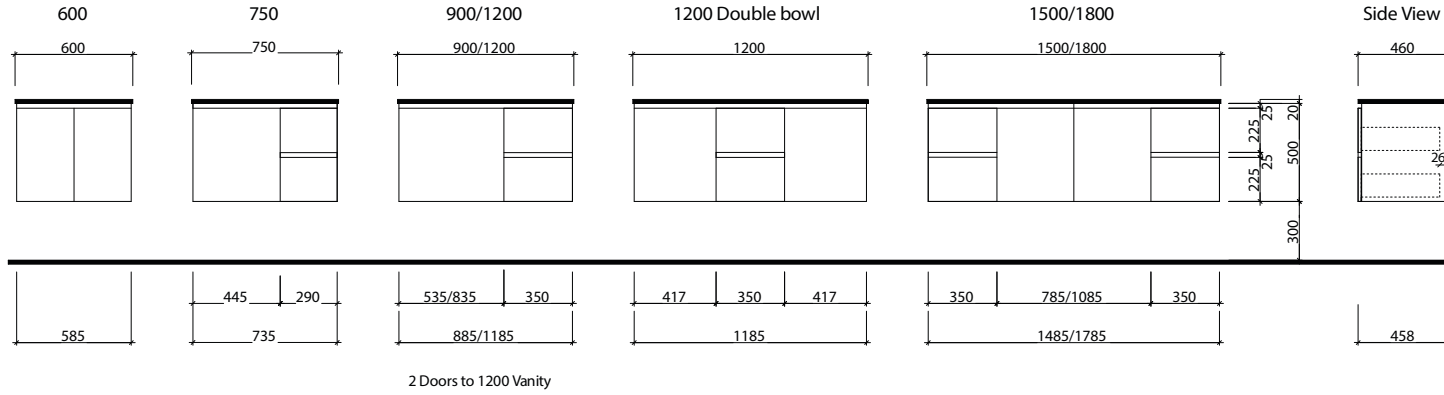

NEVADA

Wall Hung

Floor Standing

Waste size: Acrylic = 40mm, Ceramic = 32mm, Sculptured Marble = 32mm

Note: Where left or right hand options are available please specify or else cabinets will be supplied as per these drawings. All vanity top and basin sizes are nominal only. E&OE