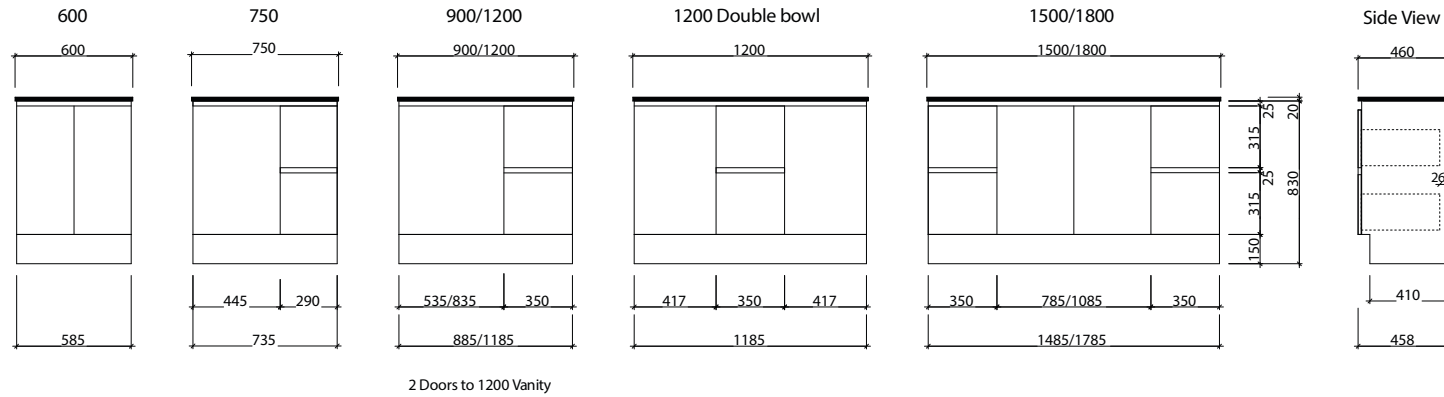

NEVADA

Wall Hung

Floor Standing

Waste size: Acrylic = 40mm, Ceramic = 32mm, Sculptured Marble = 32mm

Note: Where left or right hand options are available please specify or else cabinets will be supplied as per these drawings. All vanity top and basin sizes are nominal only. E&OE